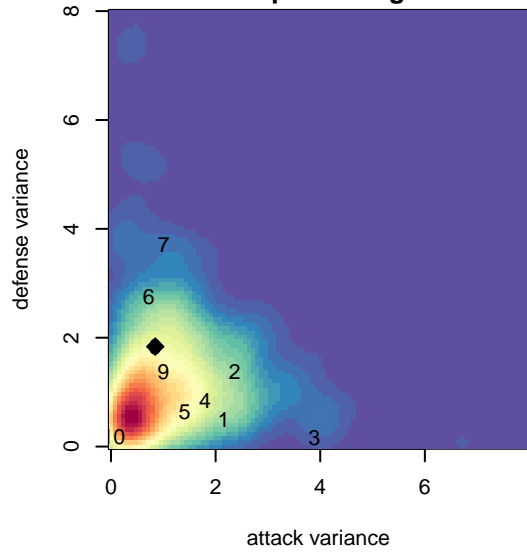

FC Nampa B98

, ID
B98 total strength=1457
attack=15.92 defense=5.97
spr league = Spr Idaho D3 U17 A U17

alt names used:
NAMPA PREMIER SC U16/17B

Venues played:
2015 Spr Idaho D3 U17 A U17
2015 ID Directors Cup High School U18

FC Nampa B98
Dots are actual minus expected GF (blue circles) and GA (red triangles).
Blue line is smoothed change in attack strength. Red is smoothed change in defense strength.

**attack and defense variance (black dot)
relative to other teams
and top 10 in region**

Performance relative to 13 month average

Distribution of opponents
 Red = Lose zone, Blue = Win zone, Green = Even
 Black line separates win/lose zones

lot. A=Neither has attack advantage, B=Opponent has both attack and defense advantage, C=Opponent has both attack and defense disadvantage, D=Both have