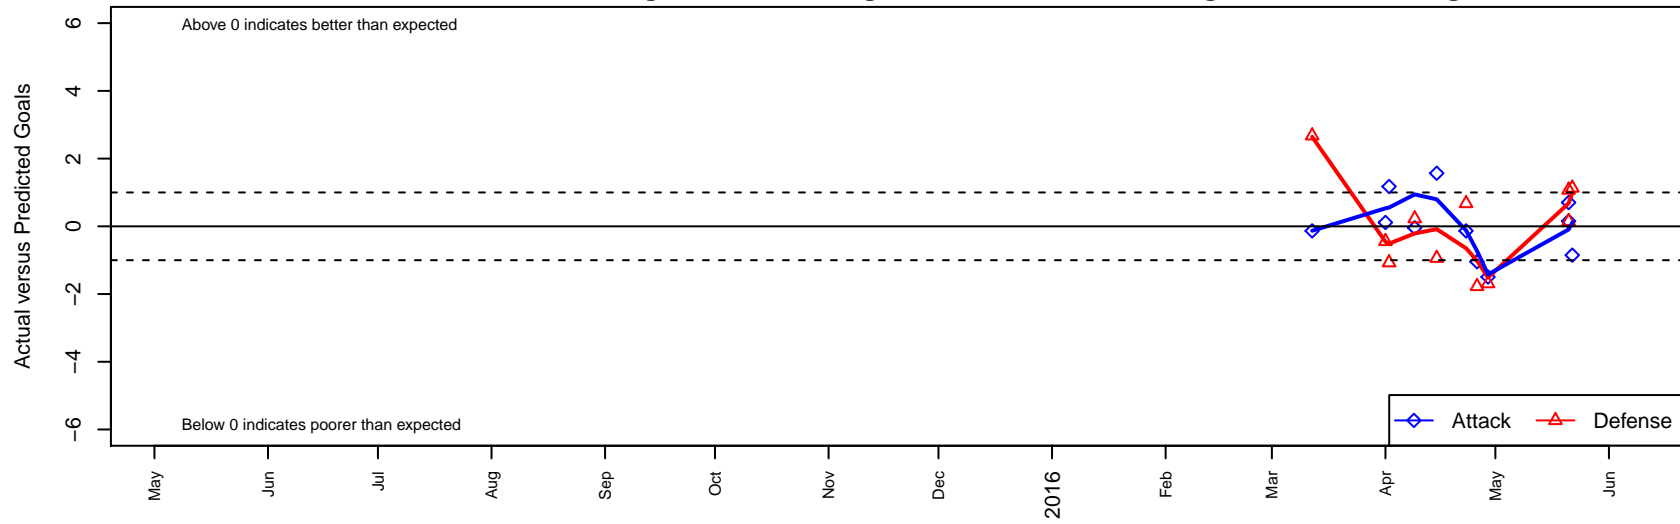

FC Nampa B98

, ID
B98 total strength=1457
attack=15.92 defense=5.97
spr league = Spr Idaho D3 U17 A U17

alt names used:
NAMPA PREMIER SC U16/17B

Venues played:
2015 Spr Idaho D3 U17 A U17
2015 ID Directors Cup High School U18

FC Nampa B98
Dots are actual minus expected GF (blue circles) and GA (red triangles).
Blue line is smoothed change in attack strength. Red is smoothed change in defense strength.

**attack and defense variance (black dot)
relative to other teams
and top 10 in region**

**attack and defense rating
relative to others at age
and all opponents in last 13 months**

**attack and defense rating
relative to others at age
and all opponents in last 13 months**

Performance relative to 13 month average

Performance relative to 13 month average

Distribution of opponents
 Red = Lose zone, Blue = Win zone, Green = Even
 Black line separates win/lose zones

lot. A=Neither has attack advantage, B=Opponent has both attack and defense advantage, C=Opponent has both attack and defense disadvantage, D=Both have