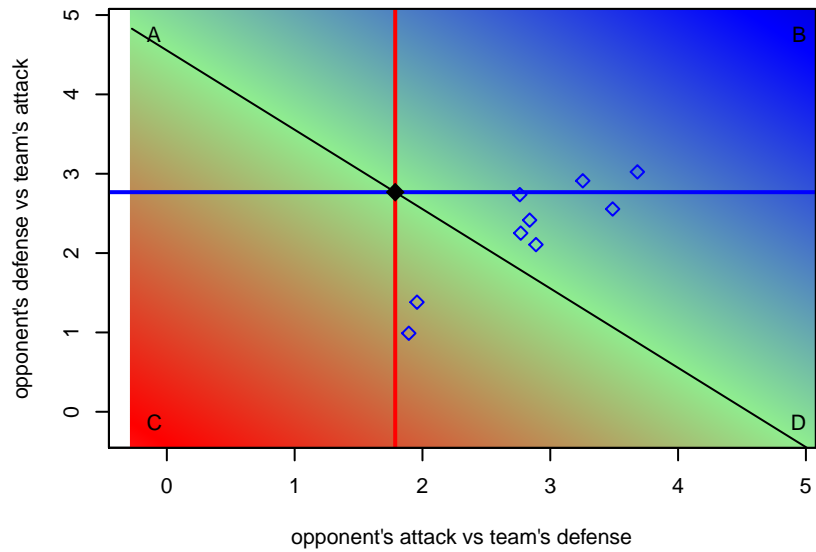

FC Nampa B98
Dots are actual minus expected GF (blue circles) and GA (red triangles).
Blue line is smoothed change in attack strength. Red is smoothed change in defense strength.

**attack and defense variance (black dot)
relative to other teams
and top 10 in region**

**attack and defense rating
relative to others at age
and all opponents in last 13 months**

**attack and defense rating
relative to others at age
and all opponents in last 13 months**

Performance relative to 13 month average

Performance relative to 13 month average

Distribution of opponents
 Red = Lose zone, Blue = Win zone, Green = Even
 Black line separates win/lose zones

lot. A=Neither has attack advantage, B=Opponent has both attack and defense advantage, C=Opponent has both attack and defense disadvantage, D=Both have