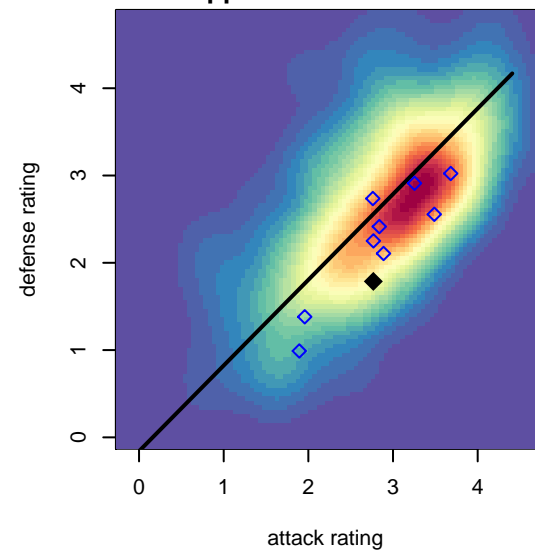

FC Nampa B98
Dots are actual minus expected GF (blue circles) and GA (red triangles).
Blue line is smoothed change in attack strength. Red is smoothed change in defense strength.

**attack and defense variance (black dot)
relative to other teams
and top 10 in region**

**attack and defense rating
relative to others at age
and all opponents in last 13 months**

**attack and defense rating
relative to others at age
and all opponents in last 13 months**

Performance relative to 13 month average

Performance relative to 13 month average

Distribution of opponents
 Red = Lose zone, Blue = Win zone, Green = Even
 Black line separates win/lose zones

lot. A=Neither has attack advantage, B=Opponent has both attack and defense advantage, C=Opponent has both attack and defense disadvantage, D=Both have