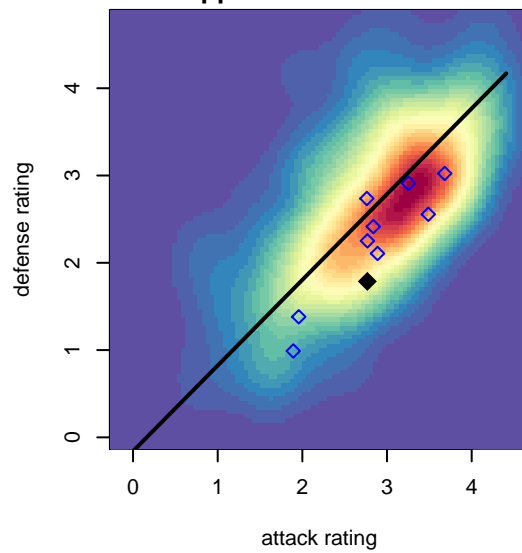

FC Nampa B98

, ID
B98 total strength=1457
attack=15.92 defense=5.97
spr league = Spr Idaho D3 U17 A U17

alt names used:
NAMPA PREMIER SC U16/17B

Venues played:
2015 Spr Idaho D3 U17 A U17
2015 ID Directors Cup High School U18

FC Nampa B98
Dots are actual minus expected GF (blue circles) and GA (red triangles).
Blue line is smoothed change in attack strength. Red is smoothed change in defense strength.

**attack and defense variance (black dot)
relative to other teams
and top 10 in region**

**attack and defense rating
relative to others at age
and all opponents in last 13 months**

**attack and defense rating
relative to others at age
and all opponents in last 13 months**

Performance relative to 13 month average

Performance relative to 13 month average

Distribution of opponents
 Red = Lose zone, Blue = Win zone, Green = Even
 Black line separates win/lose zones

lot. A=Neither has attack advantage, B=Opponent has both attack and defense advantage, C=Opponent has both attack and defense disadvantage, D=Both have